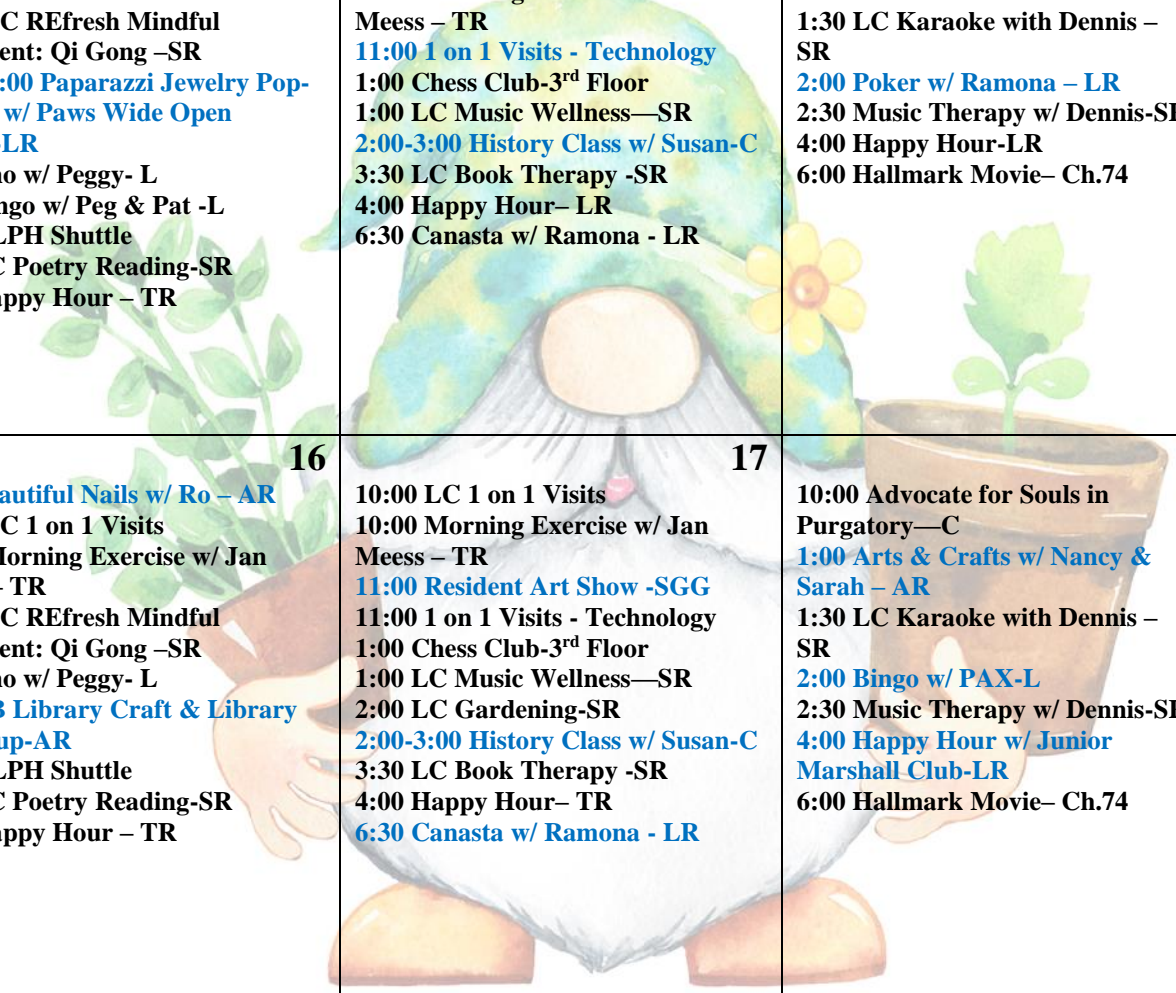

Sunday	Monday	Tuesday	Wednesday	Thursday	Friday	Saturday
<h1>May 2024</h1> <p>Legend: Activity Room (AR), Back Patio (BP), Chapel(C), Front Porch (FP), Hallways (H), Library (L), Living Room (LR), Lynnhaven Cove (LC), Lynnhaven Cove Dining Room (LCDR), Main Dining Room (MDR), Private Dining Room (PDR), Salon (S), Sunroom (SR), Terrace Room (TR), TV Room (TVRM) ~ Activities typically run 30min. to 1hr. Please check daily TV bulletins located near the elevators and in Lynnhaven Cove for any updates and/or changes.</p>						
			1	2	3	4
			8:45 Rosary w/ Ann Labuda – C 9:00 Shuttle to Spring Musical-CH 9:30 Wednesday Mass – C 10:00 LC 1 on 1 Visits 10:00 Morning Exercise w/ Jan Meess– TR 10:30 Prayer Walk - TR 1:00 Pastor Vicki's- Bible Study - C 1:00 Engaging Music—SR 2:00 Bingo w/ Mary and Mike-TR 2:00 Bridge w/ Bill—L 2:30 Finding Inner Peace w/ Pastor Vicki-C 3:00 LC Pictionary-SR 4:00 Happy Hour – TR	10:00 LC 1 on 1 Visits 10:30 Strawberry Picking-The Hive 10:00 Morning Exercise w/ Jan Meess – TR 11:00 LC REfresh Mindful Movement: Qi Gong –SR 1:30-3:00 Beautiful Nails w/ Ro – AR 1:30 Uno w/ Peggy- L 2:30 Bingo -L 2:30 OLPH Shuttle 3:00 LC Poetry Reading-SR 4:00 Happy Hour w/ Triple J Juggling – TR	8:45 Rosary w/ Ann Labuda – C 9:30 First Friday Communion – C 10:00 LC 1 on 1 Visits 10:00 Morning Exercise w/ Jan Meess – TR 10:00 Bingo w/ Dante Jones-L 11:00 1 on 1 Visits - Technology 1:00 Chess Club-3 rd Floor 1:00 LC Music Wellness—SR 2:00 Make Dog Treats LC 2:00-3:00 History Class w/ Susan-L 3:30 LC Book Therapy -SR 6:30 Canasta w/ Ramona - LR	10:00 Advocate for Souls in Purgatory—C 1:00 Arts & Crafts w/ Nancy – AR 1:30 LC Karaoke with Dennis – SR 2:00 Jersey Boys- Sandler Center-O 2:00 Poker w/ Ramona – LR 2:30 Music Therapy w/ Dennis-SR 4:00 Happy Hour-LR 6:00 Hallmark Movie– Ch.74
Cinco de Mayo 5	6	7	8	9	10	11
8:45 Rosary – C 9:30 Sunday Communion–C 12:30 Shuttle to SGG Mass 1:30 All Faith Service- C 2:00 Nacho Party-TR 2:30 LC Devotion – SR 3:30 LC Hymn Sings – SR 6:00 Doug and the Original Super Band – TR 6:30 Bingo-L	9:00-11:00 Walmart/Bank 9:15 Rosary w/ Elizabeth-C 9:30 Baking for Strawberry Shortcake Social-AR 10:00 LC 1 on 1 Visits 10:00 Morning Exercise w/Peggy Gibson – TR 10:30 Prayer walk – TR 11:00 LC World Tour – SR 1:00 Bible Stories for Adults-C 2:00 Beach Tones Perform-TR 2:00 Arts & Crafts w/ Nancy (Cards for the Nurses) –AR 2:30 Bible Stories w/Pastor Vicki - LC 3:30 Strawberry Shortcake Social (Honoring our Nurses)-TR 3:00 Trivia Pursuit w/ Lori-L	10:00 1 on 1 Visits 10:00 Morning Exercise w/ Peggy– TR 10:30 LC Crafts– SR 10:30 Prayer Walk – TR 1:00-3:00 Bear Stuffing/ Simple Mending-AR 1:00 LC Trip to VBSPCA Dog Treat Dropoff-O 1:00 Bible Study – C 1:30 Virtual Fun -TR 3:00 Theatre Tuesday - TR 3:00 LC Paper Shredding – SR 4:00 Happy Hour – TR	8:45 Rosary w/ Ann Labuda – C 9:30 Wednesday Mass – C 10:00 LC 1 on 1 Visits 10:00 Morning Exercise w/ Jan Meess– TR 10:30 Prayer Walk - TR 1:00 Pastor Vicki's- Bible Study - C 1:00 Engaging Music—SR 1:30 LC Movie- SR 2:00 Teeny Tiny Farm-BP 2:00 Bridge w/ Bill—L 3:00 Chair Zumba w/ Peggy-TR 3:00 LC Pictionary-SR 4:00 Happy Hour – TR	9:15 Spinclusion-O 10:00 LC 1 on 1 Visits 10:00 Morning Exercise w/ Jan Meess – TR 11:00 LC REfresh Mindful Movement: Qi Gong –SR 12:00-3:00 Paparazzi Jewelry Pop-up Sale w/ Paws Wide Open Rescue-LR 1:30 Uno w/ Peggy- L 2:30 Bingo w/ Peg & Pat -L 2:30 OLPH Shuttle 3:00 LC Poetry Reading-SR 4:00 Happy Hour – TR	9:00-11:00 Haygood/Library/Post Office/Bank 10:00 LC 1 on 1 Visits 10:00 Morning Exercise w/ Jan Meess – TR 11:00 1 on 1 Visits - Technology 1:00 Chess Club-3 rd Floor 1:00 LC Music Wellness—SR 2:00-3:00 History Class w/ Susan-C 3:30 LC Book Therapy -SR 4:00 Happy Hour– LR 6:30 Canasta w/ Ramona - LR	10:00 Advocate for Souls in Purgatory—C 1:00 Arts & Crafts w/ Nancy & Sarah – AR 1:30 LC Karaoke with Dennis – SR 2:00 Poker w/ Ramona – LR 2:30 Music Therapy w/ Dennis-SR 4:00 Happy Hour-LR 6:00 Hallmark Movie– Ch.74
Mother's Day 12	13	14	15	16	17	18
8:45 Rosary – C 9:30 Sunday Communion–C 10:00-1:00 Mother's Day Orange Blossom Brunch 12:30 Shuttle to SGG Mass 1:30 All Faith Service- C 2:30 LC Devotion – SR 3:30 LC Hymn Sings – SR 4:00 Happy Hour – TR 6:00 Doug and the Original Super Band – TR 6:30 Bingo-L	9:00-11:00 Walmart/Bank 9:15 Rosary w/ Elizabeth-C 10:00 LC 1 on 1 Visits 10:00 Morning Exercise w/Peggy Gibson – TR 10:30 Prayer walk – TR 11:00 LC World Tour – SR 1:00 Bible Stories for Adults-C 2:00 Balance In Action w/Maddie-TR 2:00 Arts & Crafts w/ Nancy–AR 2:30 Bible Stories w/Pastor Vicki - LC 3:00 Trivia Pursuit w/ Lori-L 4:00 Happy Hour– LR	10:00 1 on 1 Visits 10:00 Morning Exercise w/ Peggy– TR 10:30 LC Crafts– SR 10:30 Prayer Walk – TR 1:00-3:00 Bear Stuffing/ Simple Mending-AR 1:00 Bible Study – C 1:30 Virtual Fun -TR 2:00 Connors Culinary Creations-AR 2:30 LC Beautiful Nails w/ Ro-SR 3:00 Theatre Tuesday - TR 3:00 LC Paper Shredding – SR 4:00 Happy Hour – TR	8:45 Rosary w/ Ann Labuda – C 9:30 Wednesday Mass – C 10:00 May Crowning-C 10:00 LC 1 on 1 Visits 10:00 Morning Exercise w/ Jan Meess– TR 10:30 Prayer Walk - TR 1:00 Pastor Vicki's- Bible Study - C 1:00 Engaging Music—SR 2:00 Bingo w/ Mary and Mike-TR 2:00 Bridge w/ Bill—L 2:30 Finding Inner Peace w/ Pastor Vicki-C 3:00 LC Pictionary-SR 4:00 Happy Hour– TR	9:30 Beautiful Nails w/ Ro – AR 10:00 LC 1 on 1 Visits 10:00 Morning Exercise w/ Jan Meess – TR 11:00 LC REfresh Mindful Movement: Qi Gong –SR 1:30 Uno w/ Peggy- L 2:30 VB Library Craft & Library Check-up-AR 2:30 OLPH Shuttle 3:00 LC Poetry Reading-SR 4:00 Happy Hour – TR	10:00 LC 1 on 1 Visits 10:00 Morning Exercise w/ Jan Meess – TR 11:00 Resident Art Show -SGG 11:00 1 on 1 Visits - Technology 1:00 Chess Club-3 rd Floor 1:00 LC Music Wellness—SR 2:00 LC Gardening-SR 2:00-3:00 History Class w/ Susan-C 3:30 LC Book Therapy -SR 4:00 Happy Hour– TR 6:30 Canasta w/ Ramona - LR	10:00 Advocate for Souls in Purgatory—C 1:00 Arts & Crafts w/ Nancy & Sarah – AR 1:30 LC Karaoke with Dennis – SR 2:00 Bingo w/ PAX-L 2:30 Music Therapy w/ Dennis-SR 4:00 Happy Hour w/ Junior Marshall Club-LR 6:00 Hallmark Movie– Ch.74